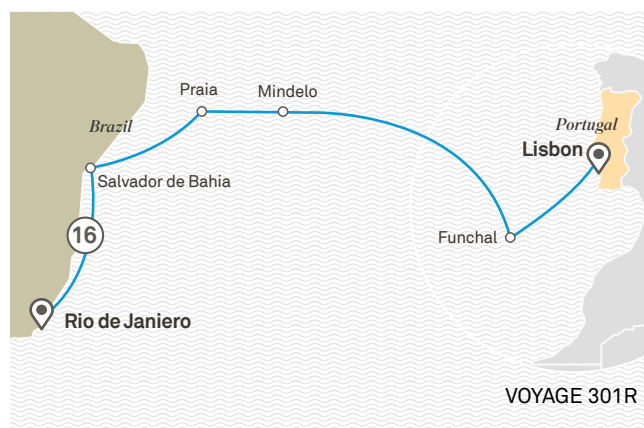

GRAND VOYAGE OF DISCOVERY

17 day Cruise Rio de Janeiro > Lisbon

Earlybird fare from **\$9,675*** per person
Departing 27 March 2021, Category DA Deluxe Verandah Suite

ALL INCLUSIVE EXPERIENCES:

- Relax and unwind on this wonderful journey, with days at sea are coupled with exciting port stops brimming with a host of all-inclusive shore excursions.
- Access exotic destinations and exciting ports of call from Ihlá Bela to Salvador de Bahia in Brazil.
- Explore the Cape Verde Archipelago and the Madeira Islands.
- Celebrate the joys of being at sea, with ample time for relaxation, activities, entertainment and world-class cuisine.