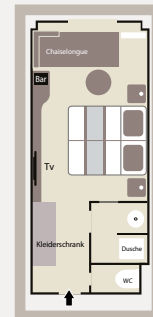

8 Superior Kabinen
(21 m²)

8 Superior staterooms
(226 sq.ft)

Kabinenausstattung

- individuell einstellbare Klimaanlage
- frz. Bett oder 2 getrennt stehende Betten; es gibt miteinander verbindbare Kabinen (Familien mit Kindern)
- Minibar
- Flachbildfernseher, Satelliten-TV und Filmauswahl
- iPod™-Docking Station
- Schreibtisch mit Briefpapier
- elektronischer Safe
- Bad mit hochwertigen Pflegeprodukten (frz. Marke)
- Frisiertisch und Fön
- Bademäntel
- Satellitentelefon
- 110/220 Volt Steckdosen
- 24 Stunden Room-Service
- WiFi
- Balkon

Amenities

- Individually-controlled air-conditioning
- Cabin layout: king-size bed, or twin beds, communicating cabins available (children welcome)
- Minibar
- Flat screen satellite TV
- iPod™ players
- Desk with stationery
- Electronic safe
- French bath products
- Dressing table and hairdryer
- Bath robes
- Satellite direct line telephone
- 110/220 volts
- 24hr room service
- WiFi
- Balcony