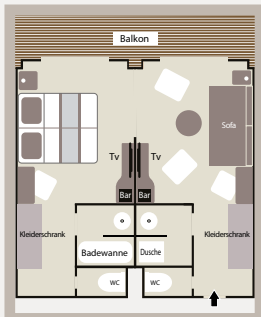

20 Prestige suites
(398 sq.ft. + 86 sq.ft.
private balcony)