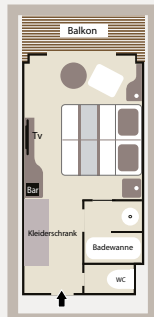

92 Prestige staterooms
(200 sq.ft. + 43 sq.ft.
private balcony, shower or
bathtub according to the
staterooms)