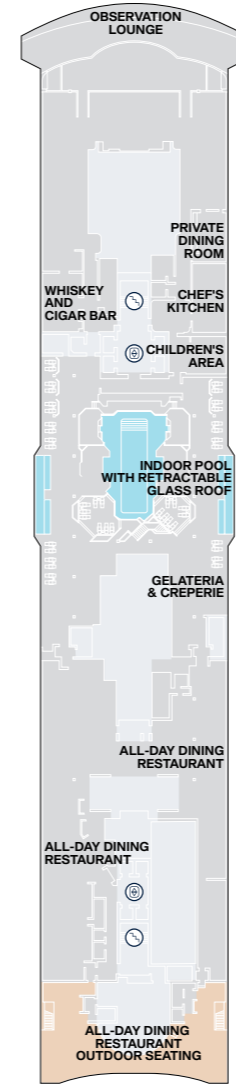

- OT1 OCEAN TERRACE SUITE
- OT2 OCEAN TERRACE SUITE
- OT3 OCEAN TERRACE SUITE
- OT4 OCEAN TERRACE SUITE
- GT OCEAN GRAND TERRACE SUITE

- PH PENTHOUSE
- DP DELUXE PENTHOUSE
- PP PREMIER PENTHOUSE
- GP GRAND PENTHOUSE

- CO COVE RESIDENCE
- RR RETREAT RESIDENCE
- SR SERENITY RESIDENCE
- CR COCOON RESIDENCE
- OR OWNER'S RESIDENCE

- PRIVATE WHIRLPOOL
- DOUBLE SOFA BED
- GUEST LAUNDRY

- ACCESSIBLE SUITES
- BATH
- LIFT

- STAIRCASE
- CONNECTING SUITES

Explora

JOURNEYS

DECK 03

DECK 04

DECK 05

DECK 11

DECK 12

DECK 14

Legend

STAIRCASE

LIFT

Explora

JOURNEYS

Legend

- OT1** OCEAN TERRACE SUITE
- OT2** OCEAN TERRACE SUITE
- OT3** OCEAN TERRACE SUITE
- OT4** OCEAN TERRACE SUITE
- GT** OCEAN GRAND TERRACE SUITE

- PH** PENTHOUSE
- DP** DELUXE PENTHOUSE
- PP** PREMIER PENTHOUSE
- GP** GRAND PENTHOUSE