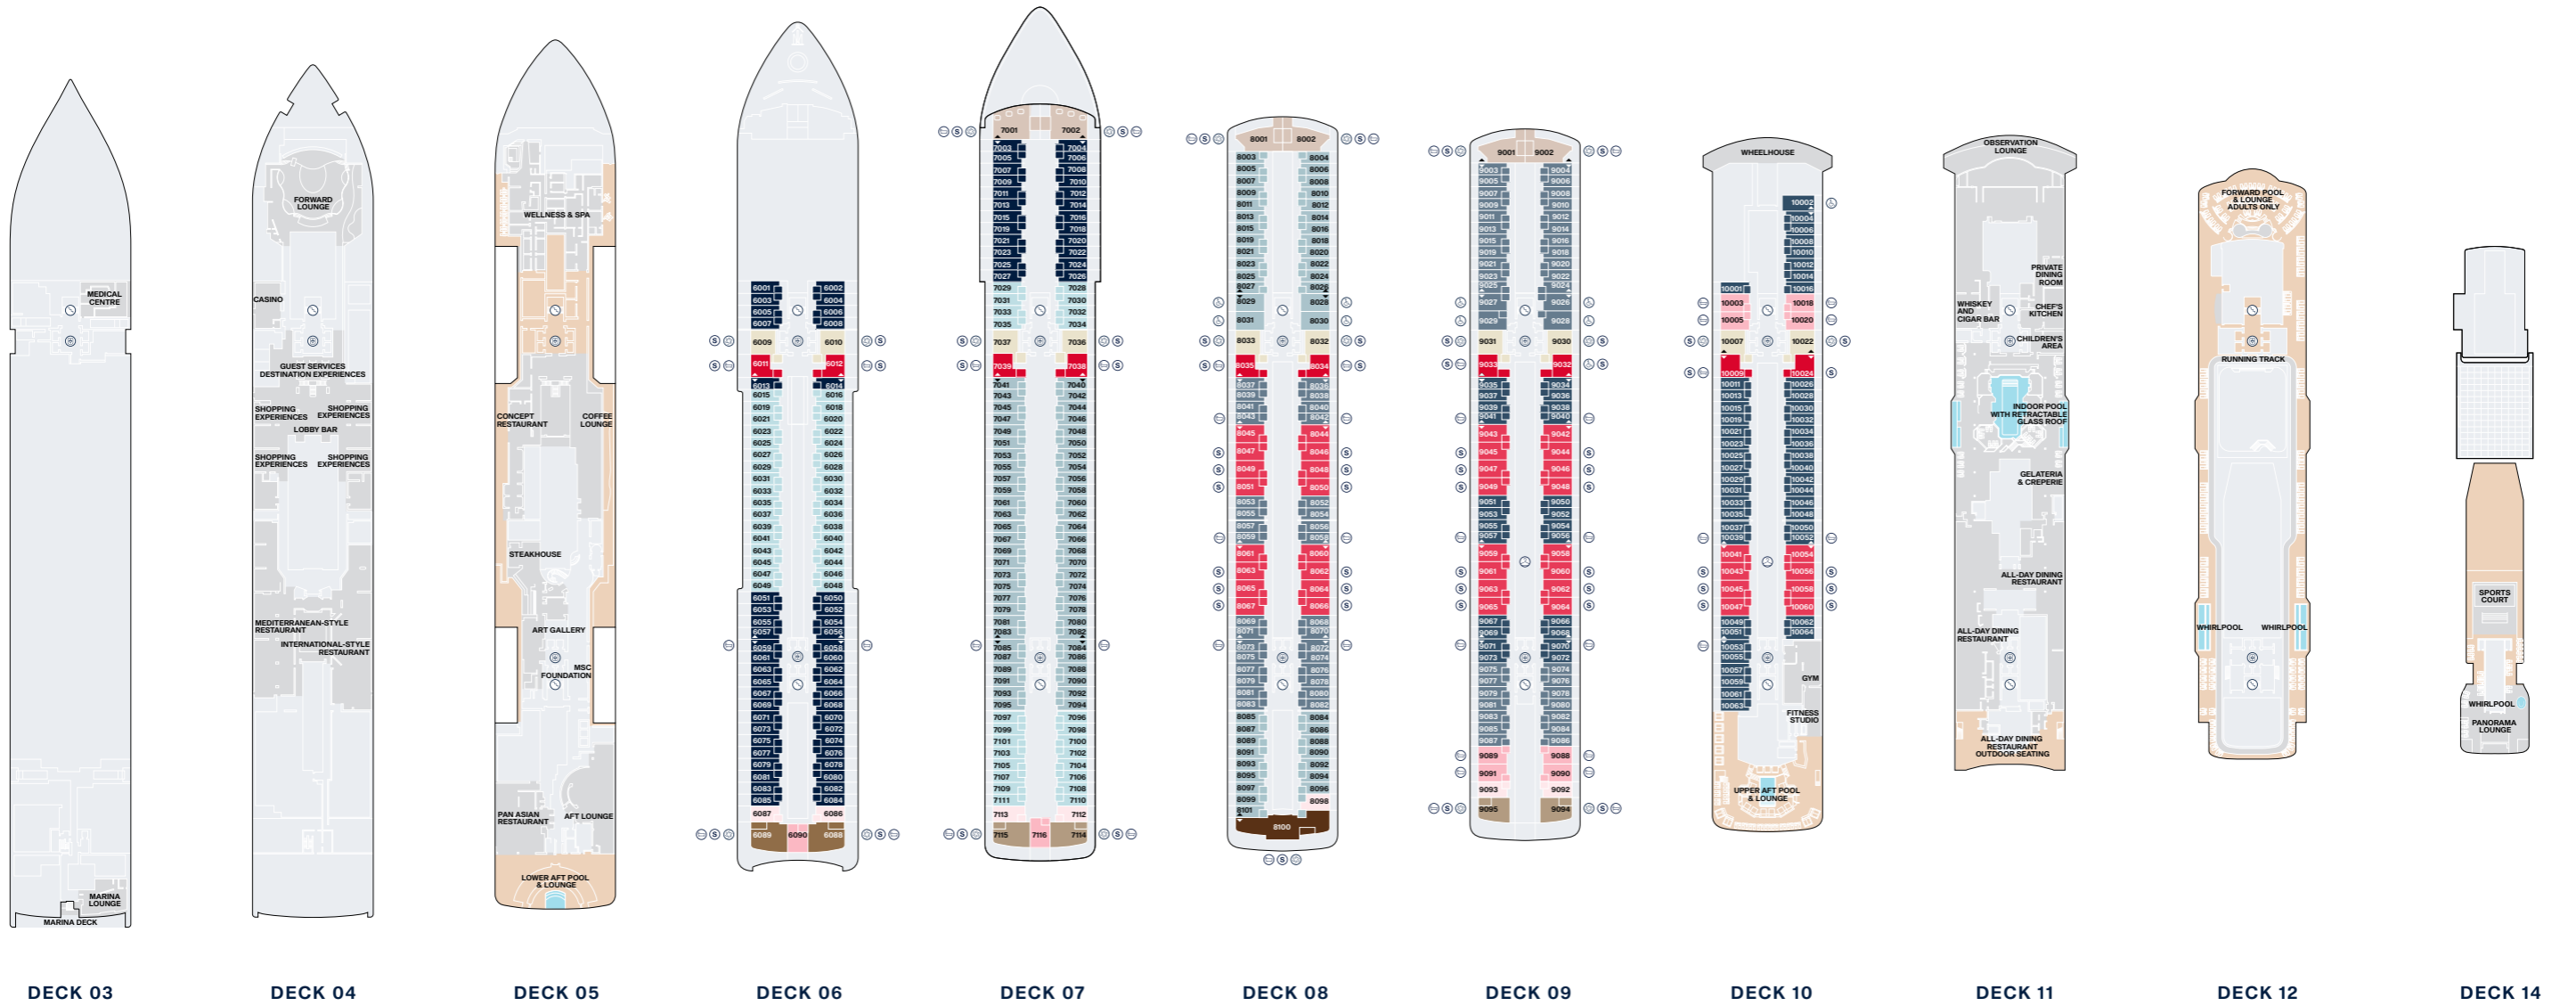

Explora

JOURNEYS

DECK 03

DECK 04

DECK 05

DECK 11

DECK 12

DECK 14

Legend

STAIRCASE

LIFT

Explora

JOURNEYS

Legend

- OT1** OCEAN TERRACE SUITE
- OT2** OCEAN TERRACE SUITE
- OT3** OCEAN TERRACE SUITE
- OT4** OCEAN TERRACE SUITE
- GT** OCEAN GRAND TERRACE SUITE

- PH** PENTHOUSE
- DP** DELUXE PENTHOUSE
- PP** PREMIER PENTHOUSE
- GP** GRAND PENTHOUSE

- STAIRCASE
- CONNECTING SUITES