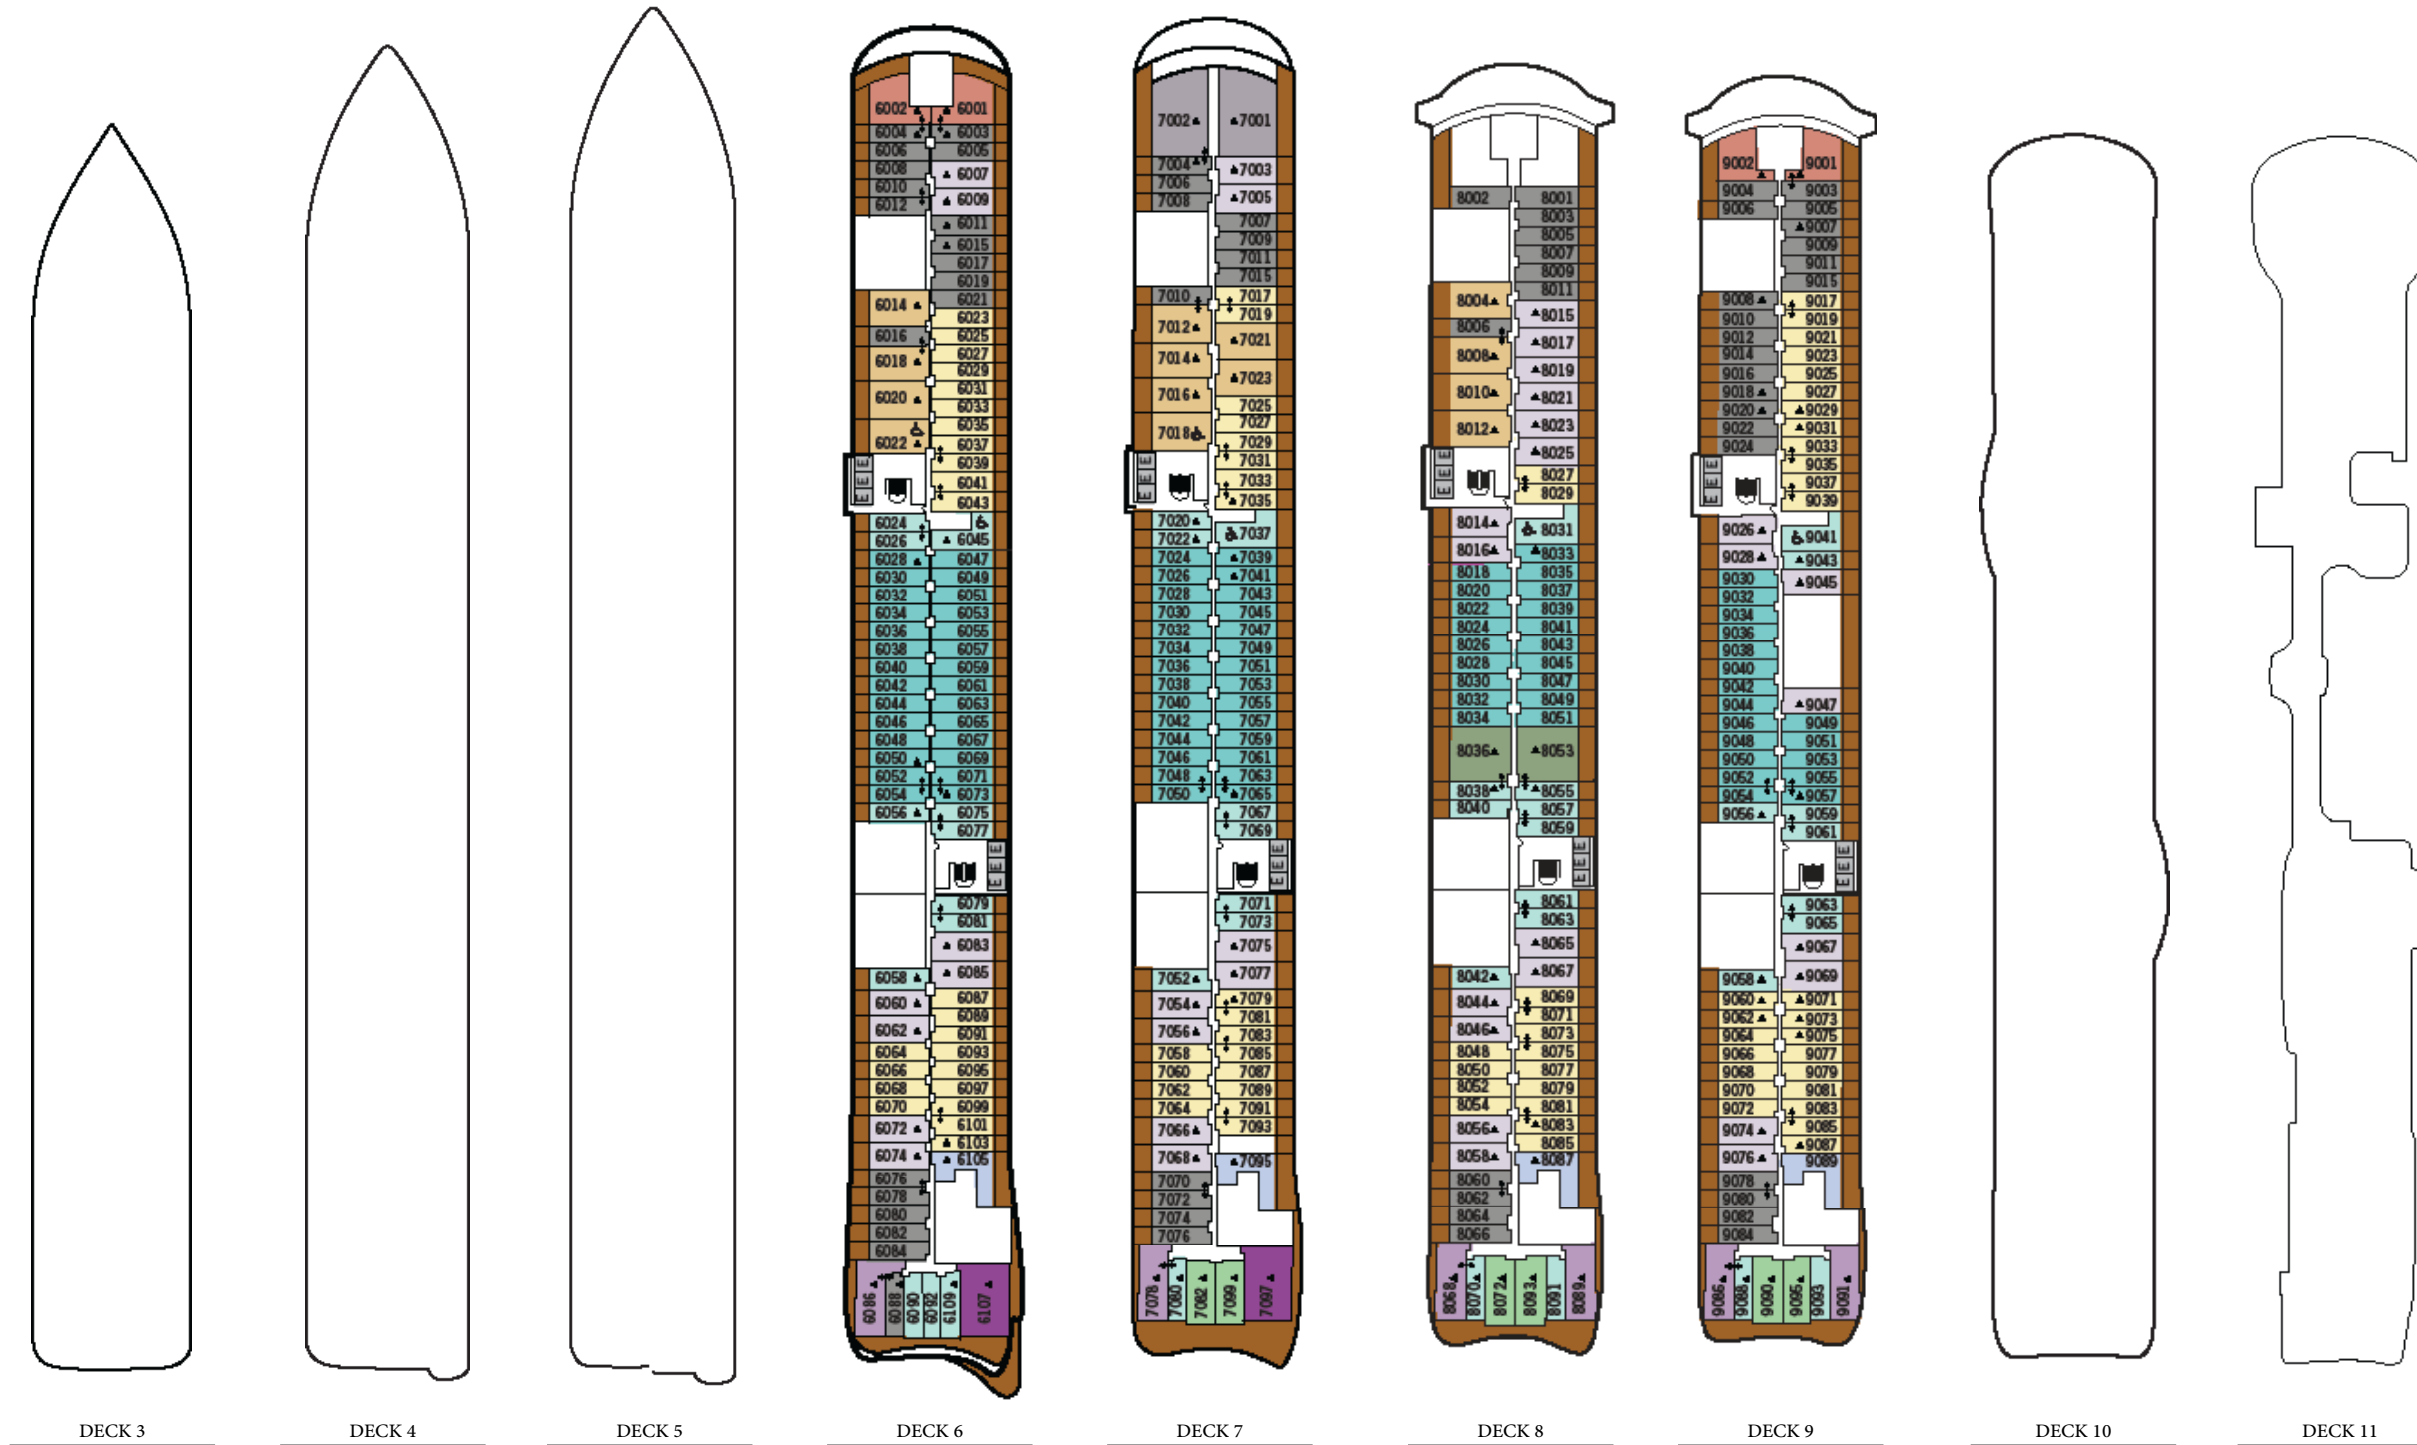

SILVER NOVA – Deck Plans

SUITE CATEGORIES

- Otium Suite
- Owner's Suite
- Grand Suite
- Master Suite
- Signature Suite
- Silver Suite
- Junior Grand Suite
- Premium Medallion Suite
- Medallion Suite
- Premium Veranda Suite
- Deluxe Veranda Suite
- Superior Veranda Suite
- Classic Veranda Suite

SPECIFICATIONS

- Crew 556
- Officers International
- Guests 728
- Tonnage 54,700
- Length 801 Feet / 244.16 Mt
- Width97 Feet / 9.6 Mt
- Speed 19.4 Knots
- Passenger Decks 9
- Connecting Suites
- 3rd Guest Capacity
- Wheelchair Accessible Suites
- Built 2023
- Registry Bahamas